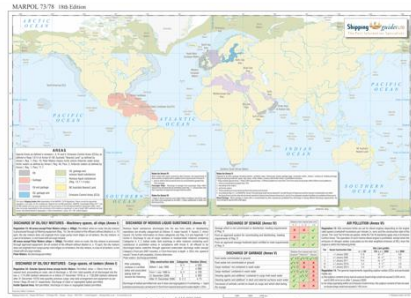

Motion Smith

A Division of Mecomb Singapore Limited

6 Jurong Pier Road, Singapore 619158

Tel: +65 62205098 Fax: +65 62254902

Biz Reg No. 24455800X

We Put You Knots Ahead

Tel : (65) 62205098

Week
15/2021

Weekly Products Update

NEW EDITION Available Now!

MARPOL 73/78 MAP 18TH EDN

Order Code: ZZP-SG05

*Place your
orders
soon!*

NEW EDITION CHARTS & PUBLICATIONS PUBLISHED

Chart / Publication	Description	EDITION
New Editions of ADMIRALTY Charts published 15 Apr 2021		
BAC-1179	England and Wales, Bristol Channel.	15-Apr-21
BAC-1190	England - East Coast, Flamborough Head to Blakeney Point.	15-Apr-21
BAC-1191	England - East Coast, River Tyne to Flamborough Head.	15-Apr-21
BAC-1411	United Kingdom and Ireland, Irish Sea Western Part.	15-Apr-21
BAC-1429	Norway - West Coast, Smøla to Skinna.	15-Apr-21
BAC-1430	Norway - West Coast, Skinna to Tennholmen.	15-Apr-21
BAC-1826	United Kingdom, Irish Sea Eastern Part.	15-Apr-21
BAC-2014	Baltic Sea, Rønne Banke to Stilo.	15-Apr-21
BAC-2018	Baltic Sea, Ystad to Öland and Stilo.	15-Apr-21
BAC-2040	Baltic Sea, Stilo to Klaipėda including Gulf of Gdańsk.	15-Apr-21
BAC-2528	Scotland - West Coast, Loch Gairloch, Loch Kishorn and Loch Carron.	15-Apr-21
BAC-2724	United Kingdom, North Channel to the Firth of Lorn.	15-Apr-21
BAC-2816	Baltic Sea, Southern Sheet.	15-Apr-21
BAC-3103	Ivory Coast, Port d'Abidjan.	15-Apr-21
BAC-3746	Scotland - West Coast, Firth of Clyde, Loch Long and Loch Goil	15-Apr-21
BAC-3883	Vietnam - East Coast, Pointe Lagan to Cap Varella.	15-Apr-21
BAC-4101	Norwegian Sea, Norway to Iceland.	15-Apr-21
BAC-4653	South Pacific Ocean, Malden Island To Îles de la Société.	15-Apr-21
BAC-4656	South Pacific Ocean, Îles Tuamotu to Îles Australes.	15-Apr-21
BAC-8092	Port Approach Guide, Tanger-Méditerranée.	15-Apr-21
BAC-8277	Port Approach Guide, Gibraltar.	15-Apr-21